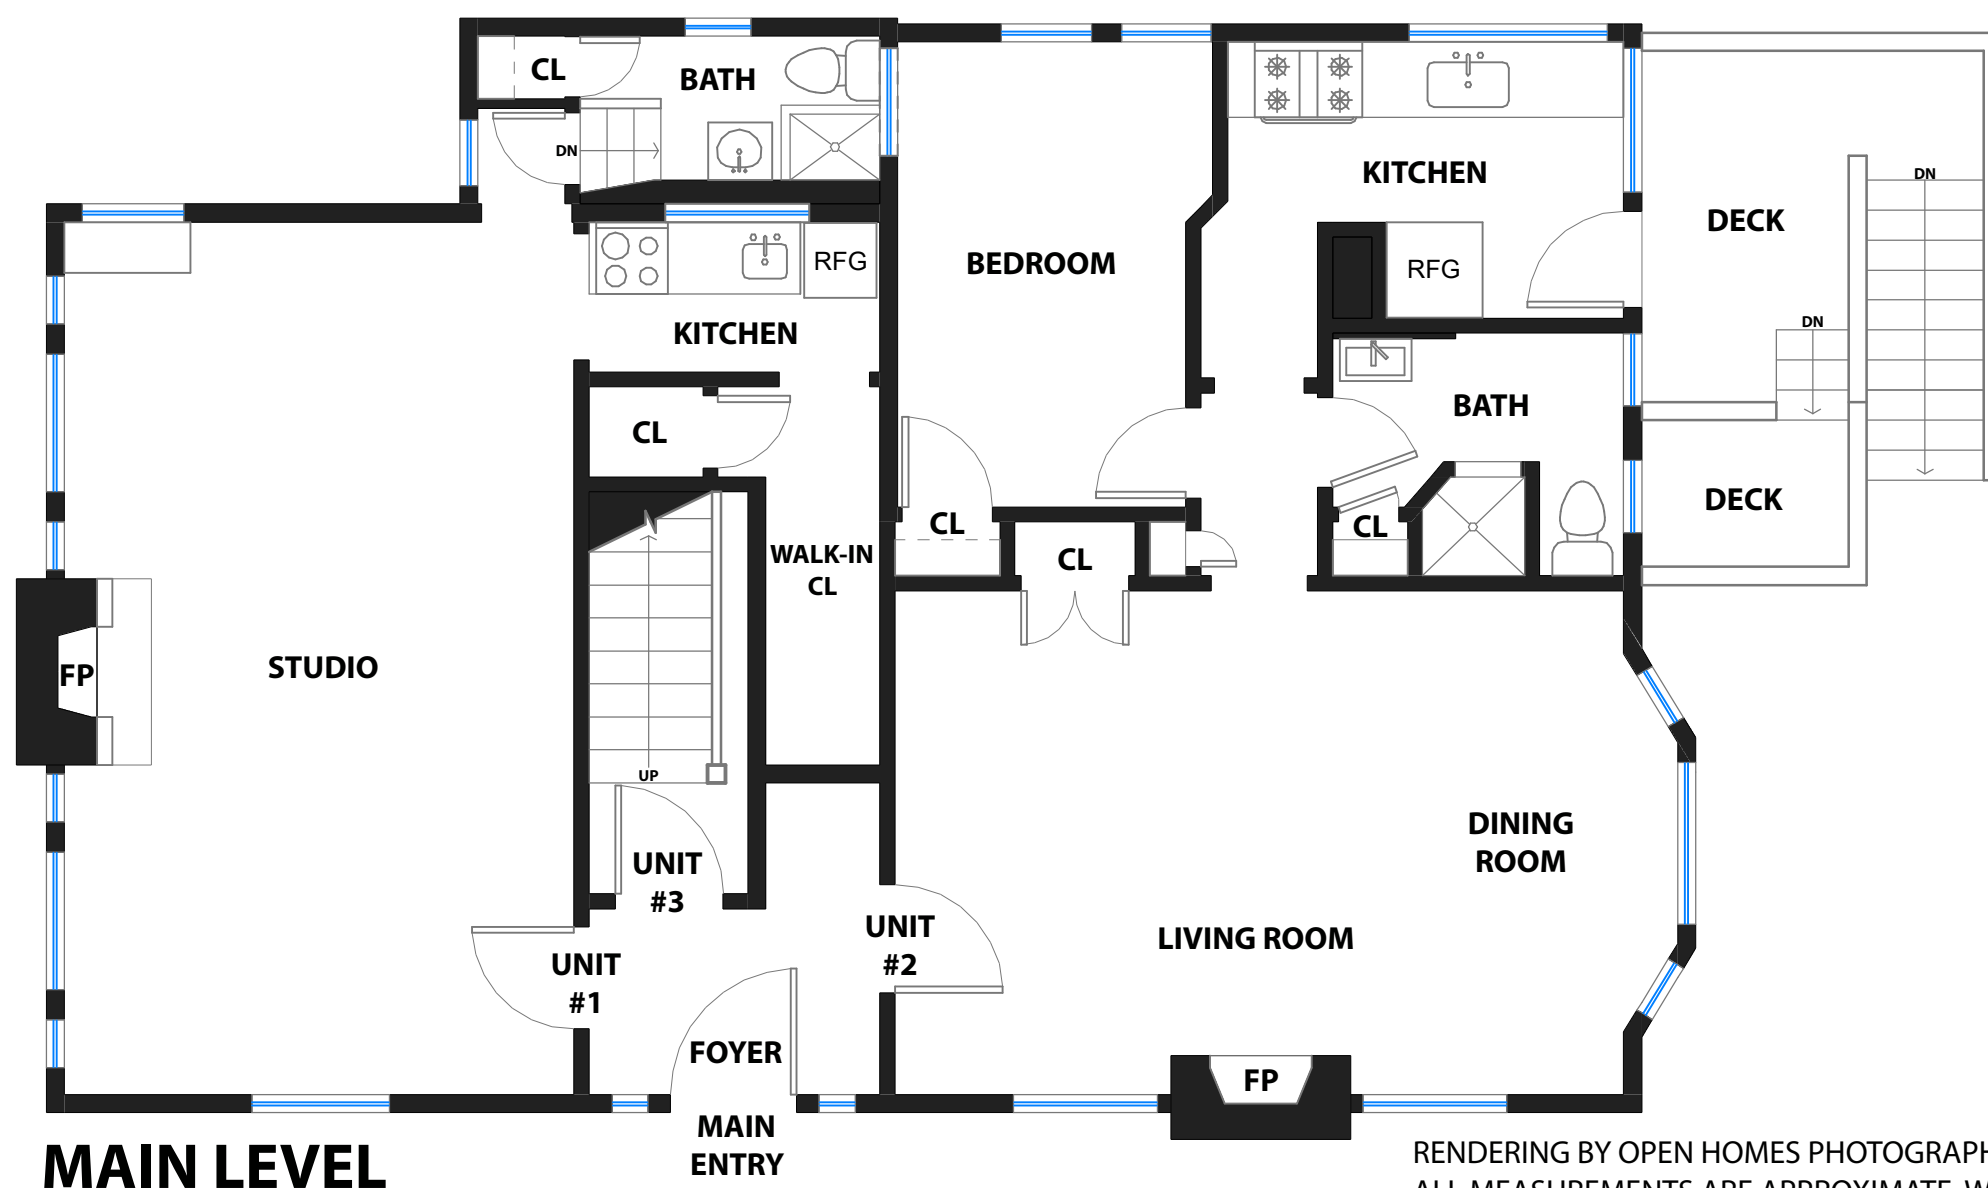

4347 LEACH AVENUE

OAKLAND, CALIFORNIA

RENDERING BY OPEN HOMES PHOTOGRAPHY
ALL MEASUREMENTS ARE APPROXIMATE. WHILE DEEMED RELIABLE, NO INFORMATION ON THESE FLOOR PLANS SHOULD BE RELIED UPON WITHOUT INDEPENDENT VERIFICATION.