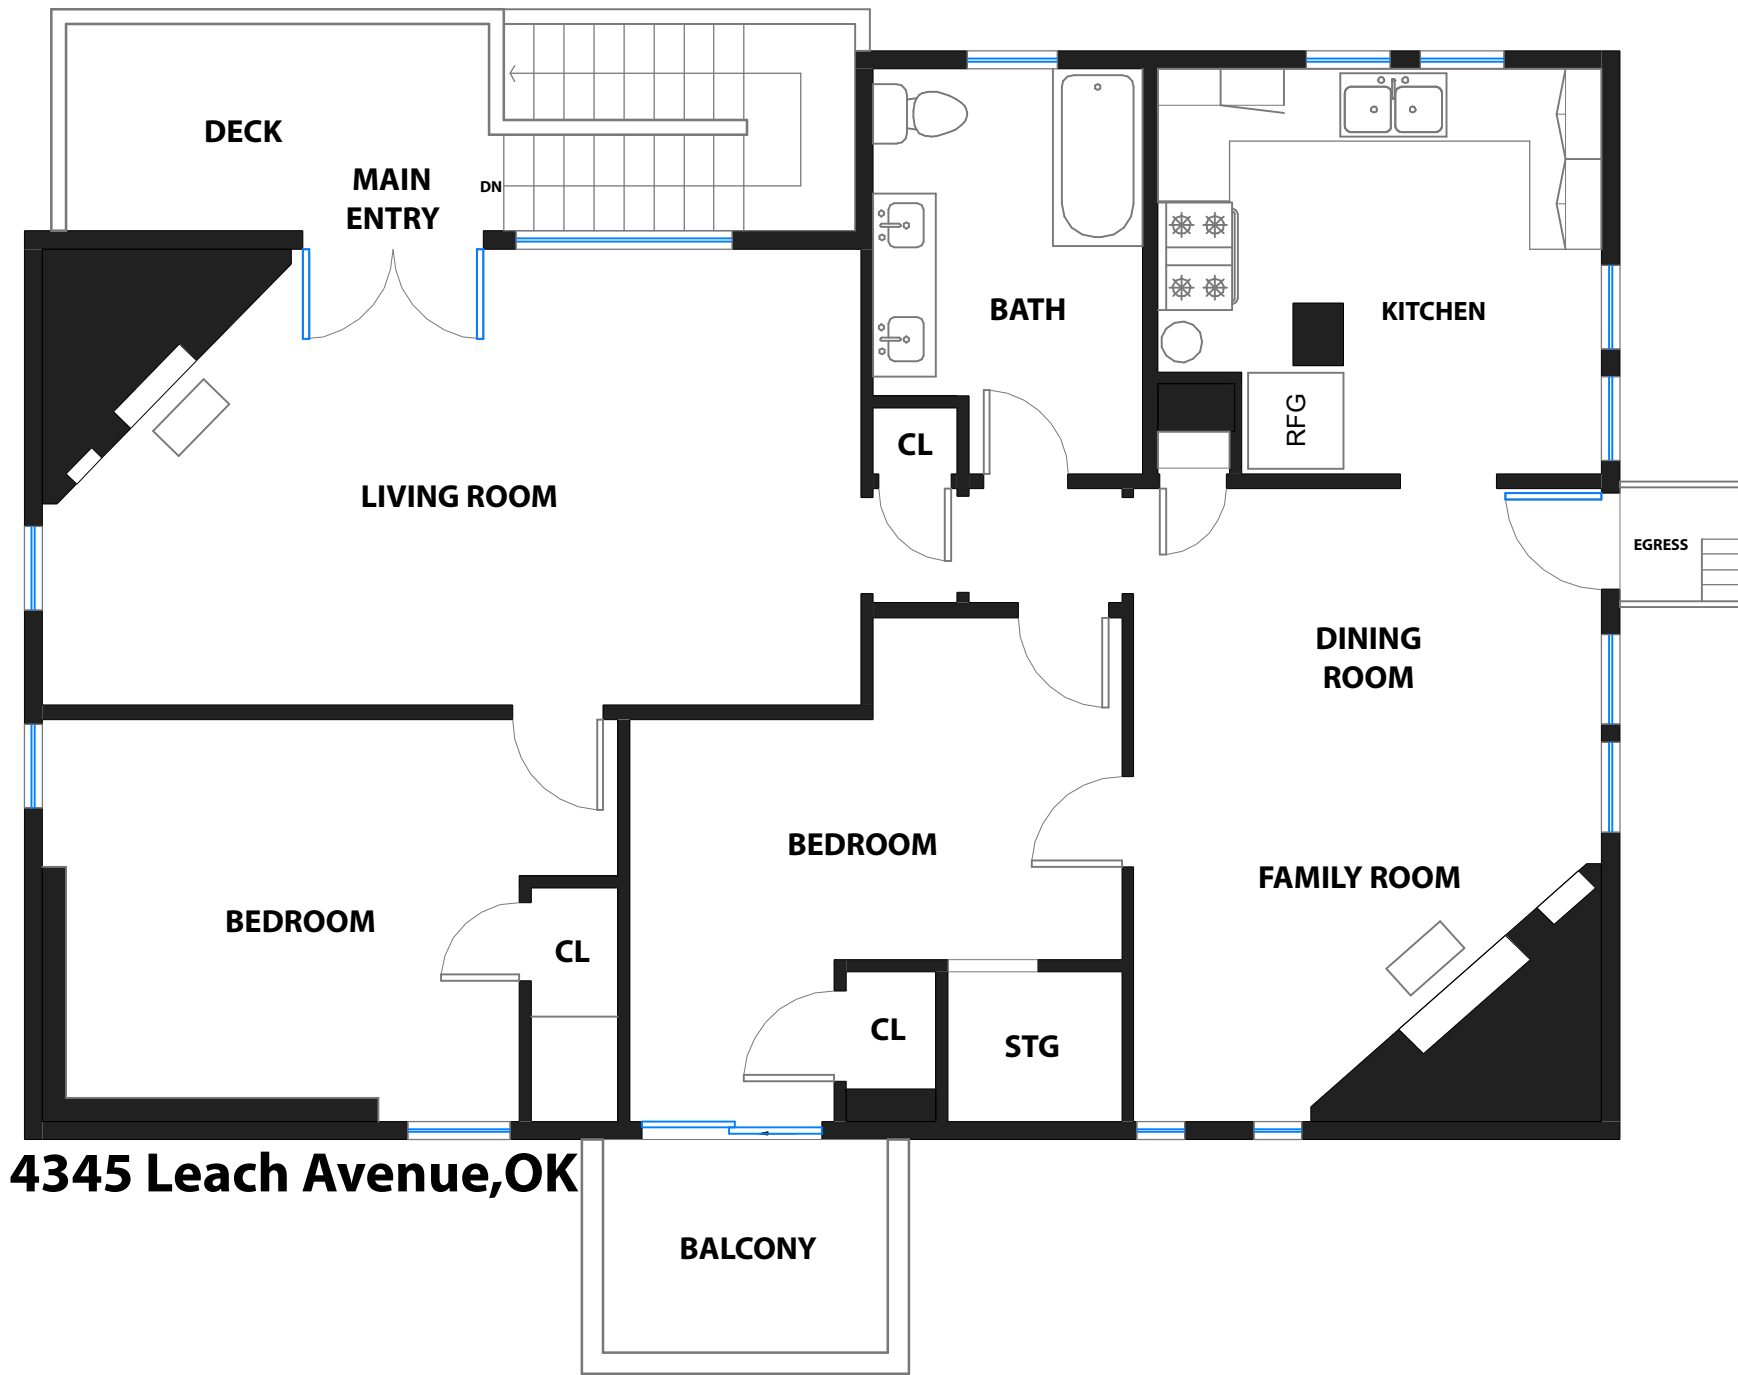

4347 LEACH AVENUE

OAKLAND, CALIFORNIA

RENDERING BY OPEN HOMES PHOTOGRAPHY
ALL MEASUREMENTS ARE APPROXIMATE. WHILE DEEMED RELIABLE, NO INFORMATION ON THESE FLOOR PLANS SHOULD BE RELIED UPON WITHOUT INDEPENDENT VERIFICATION.